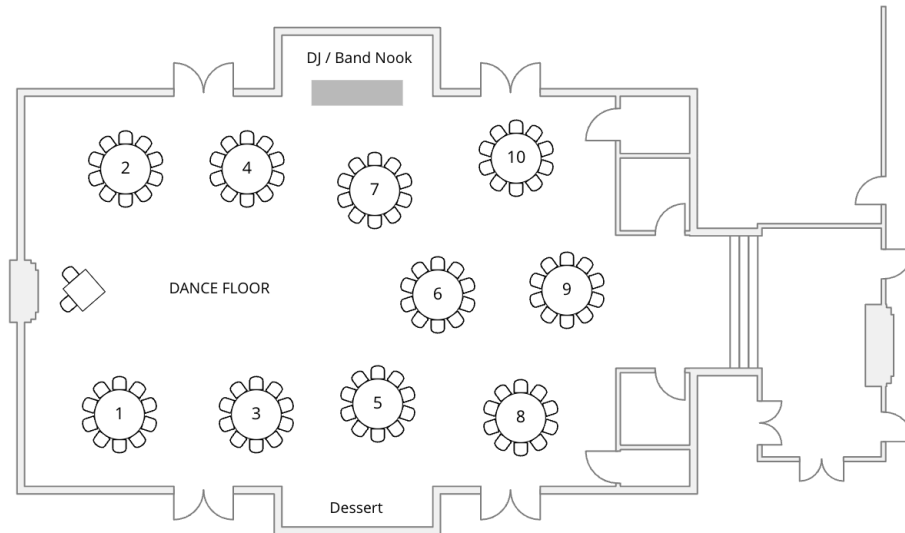

# floor plan examples

---

## sweetheart table examples

SH TABLE + 10 ROUNDS (80-100 PPL)

SH TABLE + 15 ROUNDS (120-150PPL)

sweetheart table examples cont.

SH TABLE + 18 ROUNDS (150-180PPL)

(red tables indicate tables that would be removed for dancing)

head table examples

HEAD TABLE (30 + 10 ROUNDS (100-130 PPL)

head table examples cont.

HEAD TABLE 30 + 13 ROUNDS (100-150 PPL)

HEAD TABLE 30 + 17 ROUNDS (150-200 PPL)

(red tables indicate tables that would be broken down for dancing)