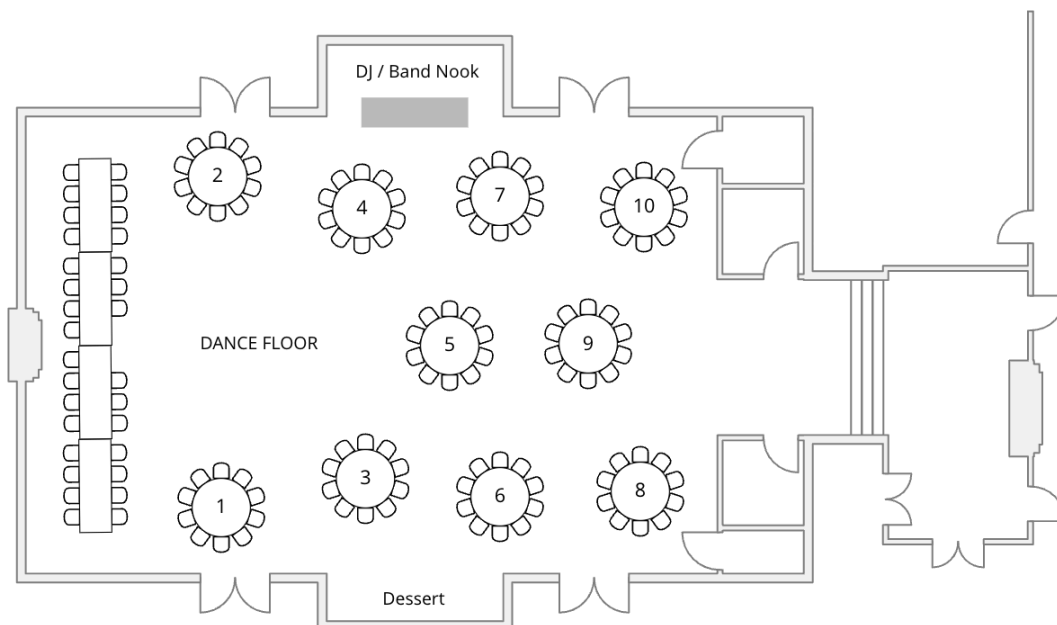

# floor plan examples

---

## sweetheart table examples

SH TABLE + 10 ROUNDS (80-100 PPL)

SH TABLE + 15 ROUNDS (120-150PPL)

sweetheart table examples cont.

SH TABLE + 18 ROUNDS (150-180PPL)

(red tables indicate tables that would be removed for dancing)

head table examples

HEAD TABLE (30 + 10 ROUNDS (100-130 PPL)

head table examples cont.

HEAD TABLE 30 + 13 ROUNDS (100-150 PPL)

HEAD TABLE 30 + 17 ROUNDS (150-200 PPL)

(red tables indicate tables that would be broken down for dancing)