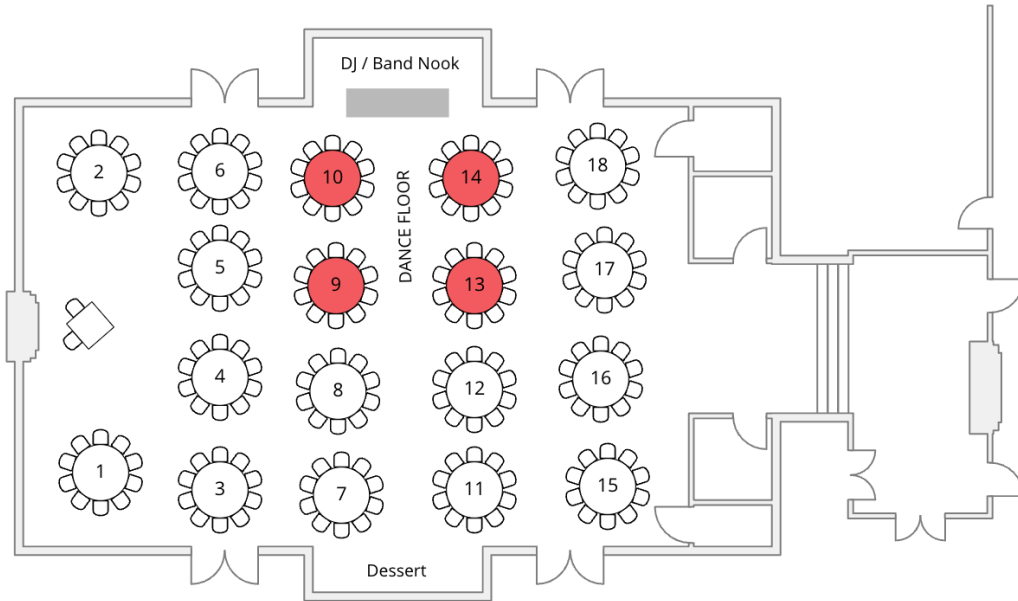

# floor plan examples

---

## sweetheart table examples

SH TABLE + 10 ROUNDS (80-100 PPL)

SH TABLE + 15 ROUNDS (120-150PPL)

sweetheart table examples cont.

SH TABLE + 18 ROUNDS (150-180PPL)

(red tables indicate tables that would be removed for dancing)

head table examples

HEAD TABLE (30 + 10 ROUNDS (100-130 PPL)

head table examples cont.

HEAD TABLE 30 + 13 ROUNDS (100-150 PPL)

HEAD TABLE 30 + 17 ROUNDS (150-200 PPL)

(red tables indicate tables that would be broken down for dancing)