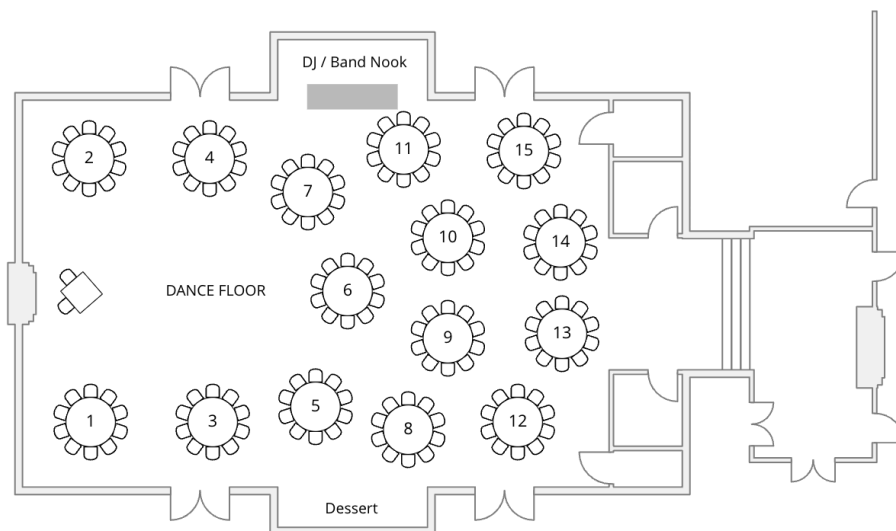

# floor plan examples

---

## sweetheart table examples

SH TABLE + 10 ROUNDS (80-100 PPL)

SH TABLE + 15 ROUNDS (120-150PPL)

sweetheart table examples cont.

SH TABLE + 18 ROUNDS (150-180PPL)

(red tables indicate tables that would be removed for dancing)

head table examples

HEAD TABLE (30 + 10 ROUNDS (100-130 PPL)

head table examples cont.

HEAD TABLE 30 + 13 ROUNDS (100-150 PPL)

HEAD TABLE 30 + 17 ROUNDS (150-200 PPL)

(red tables indicate tables that would be broken down for dancing)