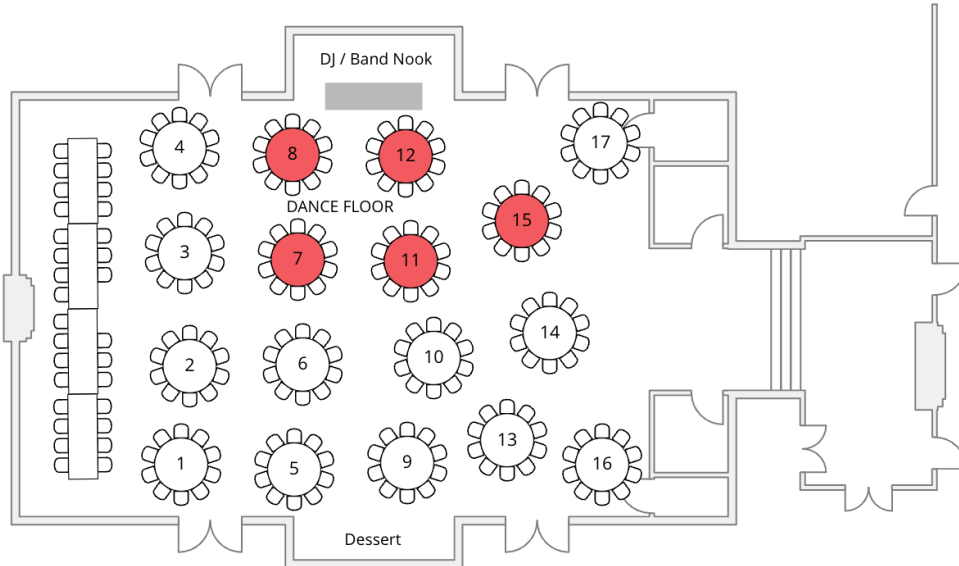

# floor plan examples

---

## sweetheart table examples

SH TABLE + 10 ROUNDS (80-100 PPL)

SH TABLE + 15 ROUNDS (120-150PPL)

sweetheart table examples cont.

SH TABLE + 18 ROUNDS (150-180PPL)

(red tables indicate tables that would be removed for dancing)

head table examples

HEAD TABLE (30 + 10 ROUNDS (100-130 PPL)

head table examples cont.

HEAD TABLE 30 + 13 ROUNDS (100-150 PPL)

HEAD TABLE 30 + 17 ROUNDS (150-200 PPL)

(red tables indicate tables that would be broken down for dancing)