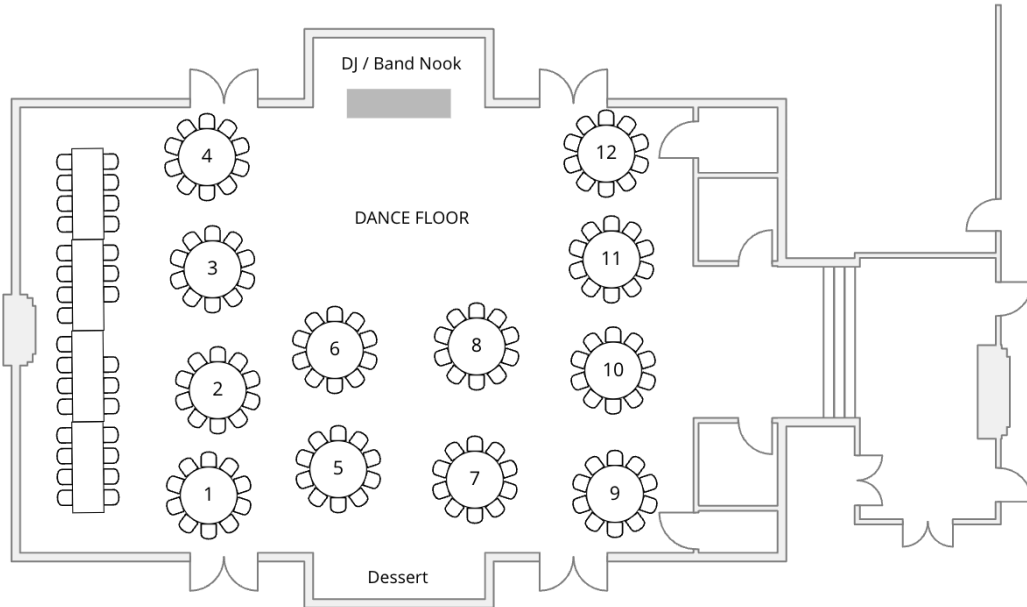

# floor plan examples

---

## sweetheart table examples

SH TABLE + 10 ROUNDS (80-100 PPL)

SH TABLE + 15 ROUNDS (120-150PPL)

sweetheart table examples cont.

SH TABLE + 18 ROUNDS (150-180PPL)

(red tables indicate tables that would be removed for dancing)

head table examples

HEAD TABLE (30 + 10 ROUNDS (100-130 PPL)

head table examples cont.

HEAD TABLE 30 + 13 ROUNDS (100-150 PPL)

HEAD TABLE 30 + 17 ROUNDS (150-200 PPL)

(red tables indicate tables that would be broken down for dancing)